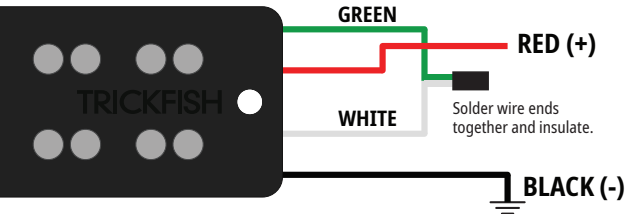

HUM CANCELING DUAL COIL WIRING

SERIES

PARALLEL

Solder **RED** and **WHITE** together for **HOT (+)**

Solder **GREEN** and **BLACK** together for **GROUND (-)**